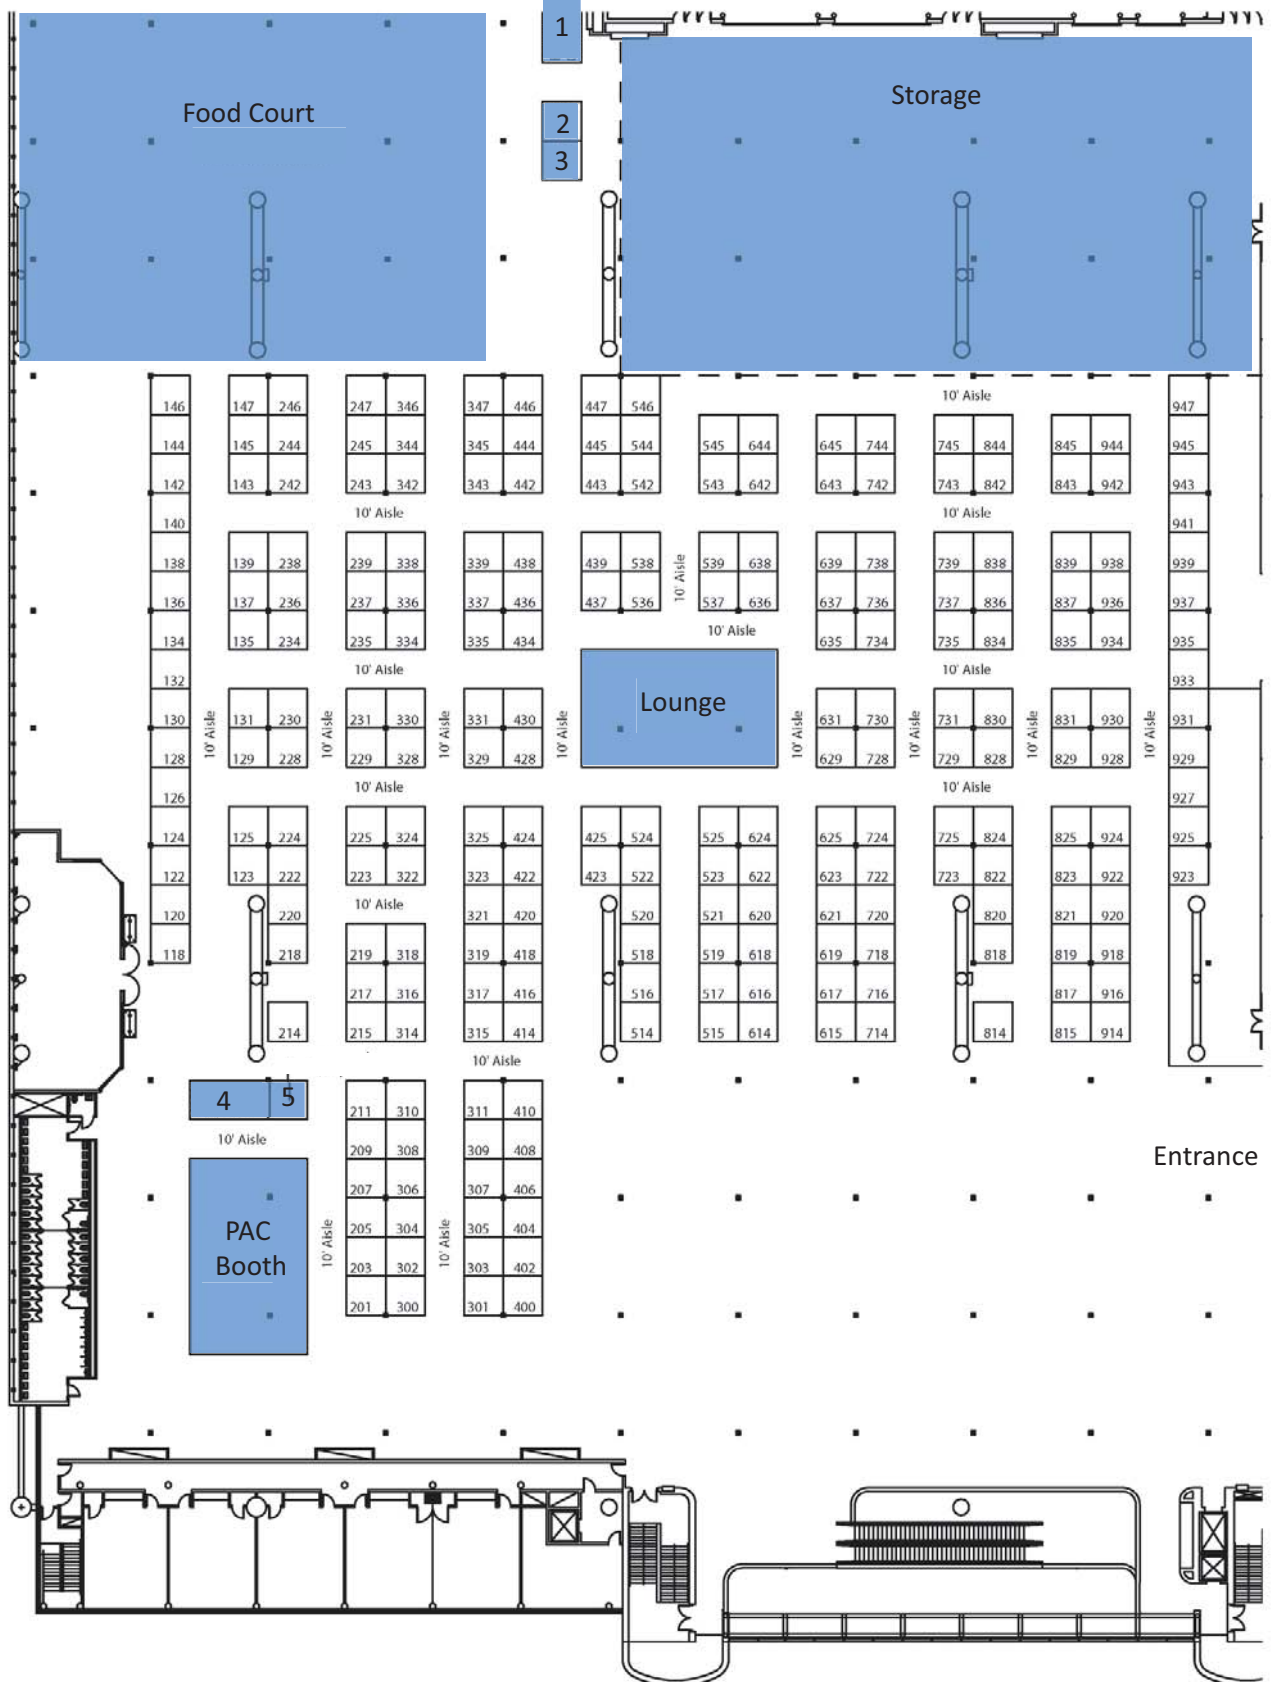

	Non Exhibit Booths
	Sold Exhibit Booths

Floor Plan Availability as of: July 15, 2010
 Contact Jennifer Hardina for additional information
jennifer.hardina@txsha.org or 512-494-1127

1. Exhibit Desk (check-in & check-out)
2. Electric Company
3. CDS
4. Exhibitor Rest Area
5. Mommy Rest Stop